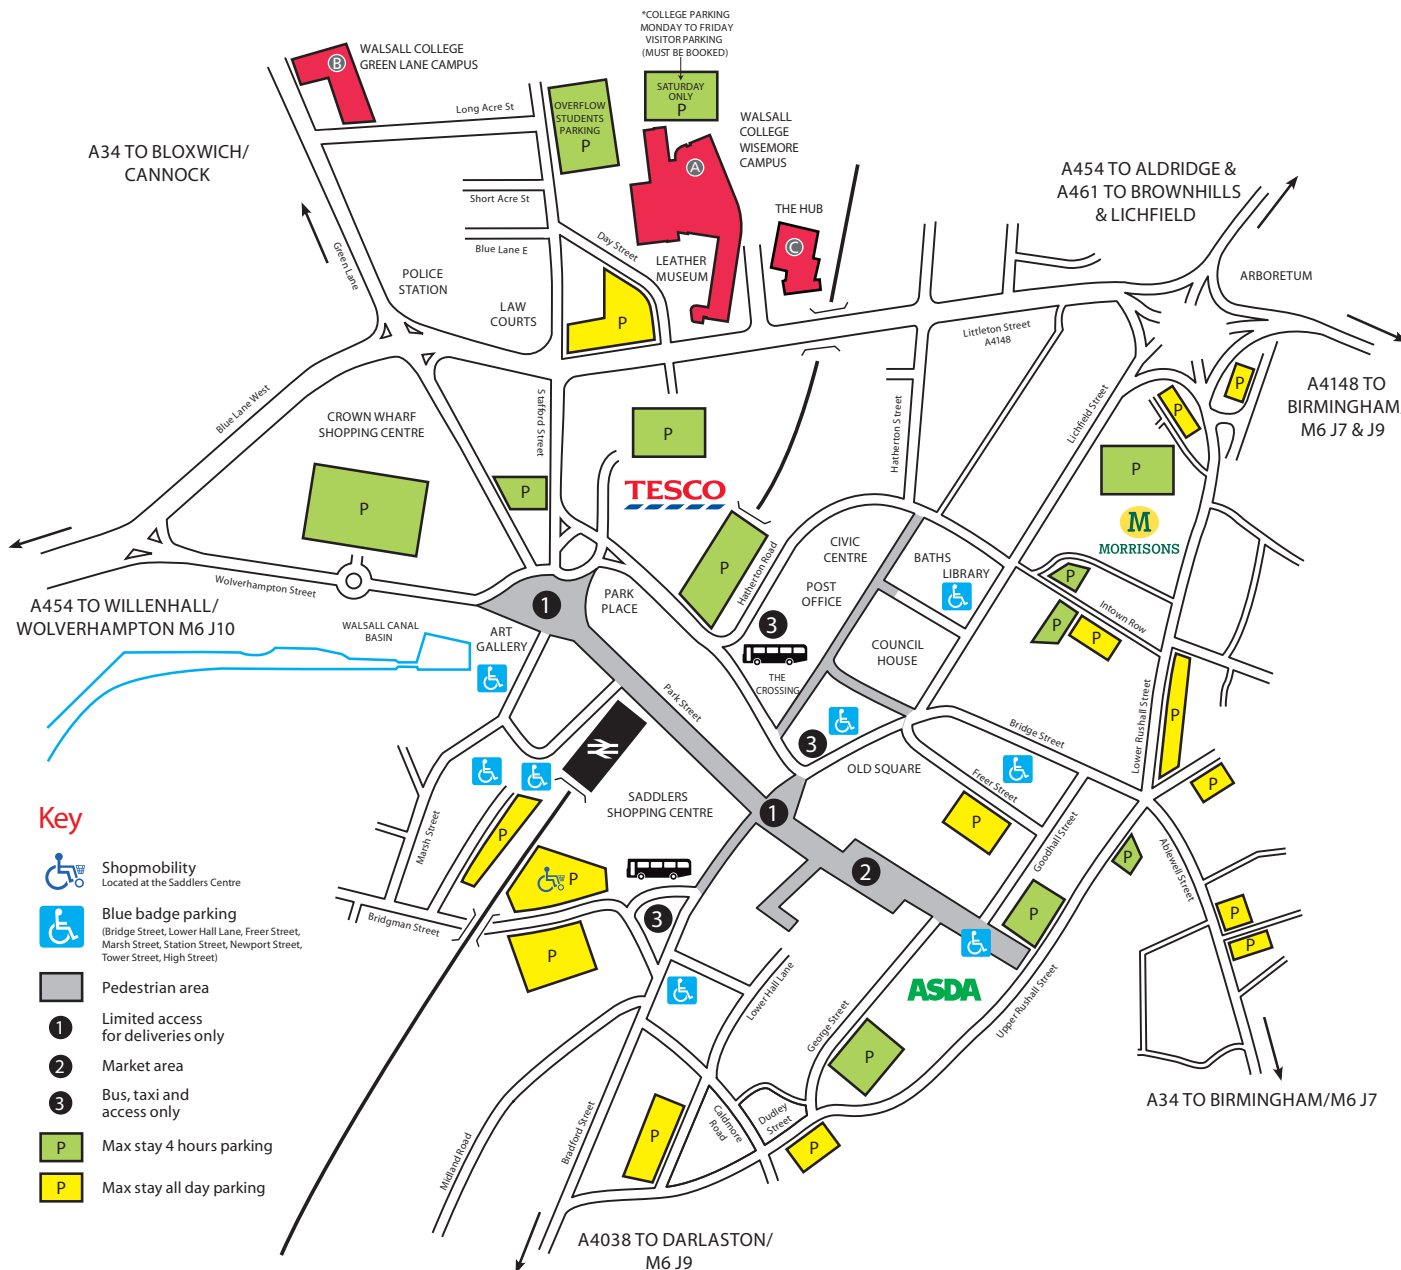

Walsall College Campuses & Walsall Town Centre

- **A** Wisemore Campus
  Littleton Street West
  Walsall
  WS2 8ES,
  Tel: 01922 657000
  Fax: 01922 657083
  Deafbase/Minicom: 01922 657044
- **B** Green Lane Campus
  Long Acre Street
  Walsall
  WS2 8HX
  Tel: 01922 621511
  Fax: 01922 642748
  Minicom: 01922 633238
- **C** The Hub
  Littleton Street West
  Walsall
  WS2 8ES
  Tel: 01922 657090

*Please note that when entering Wisemore Campus postcode into a Satellite Navigation System it may appear to be incorrect therefore please use the postcode WS2 8EQ

Bringing talent to life...